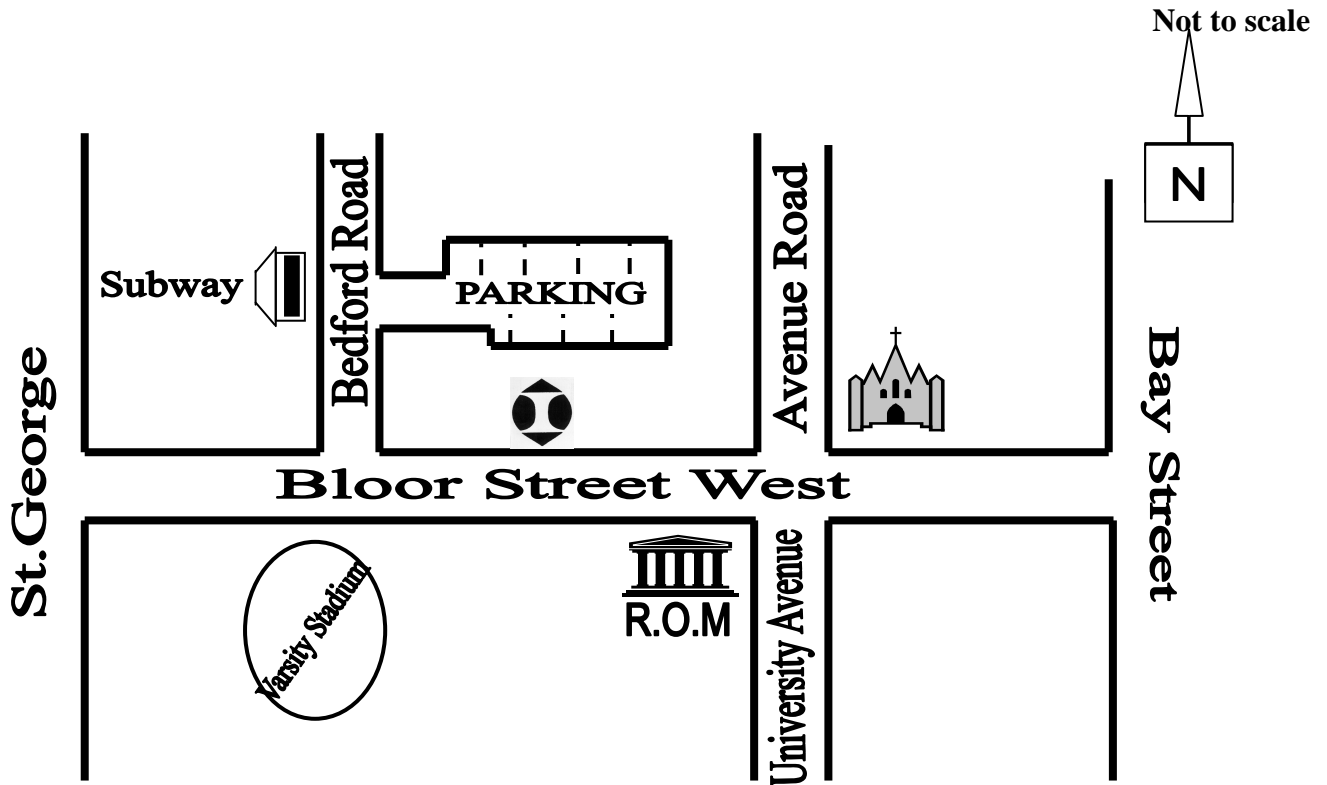

**INTERCONTINENTAL.**  
TORONTO YORKVILLE

**FROM TORONTO INTERNATIONAL AIRPORT TO THE HOTEL**

Take Highway 427 South to QEW. On QEW, go East to Bay/Bloor exit and then go North on Bay Street to Bloor Street. Turn left on Bloor Street and go West. The hotel is on right hand side.

**FROM WEST SIDE TO THE HOTEL**

Take Highway 401 east and exit at Avenue Road (go south). Turn right (west) onto Bloor Street, the hotel is on right hand side.

**FROM EAST SIDE TO THE HOTEL**

Take Highway 401 west, exit at Avenue Road (go south). Turn right (west) onto Bloor Street, the hotel is on right hand side.

Parking is located behind the Hotel. Entrance to Toronto City Parking is on Bedford Road, across from Subway Station.

**PARKING CHARGES:**

Valet Parking : \$35.00 for 24 hours / unlimited in & out privileges